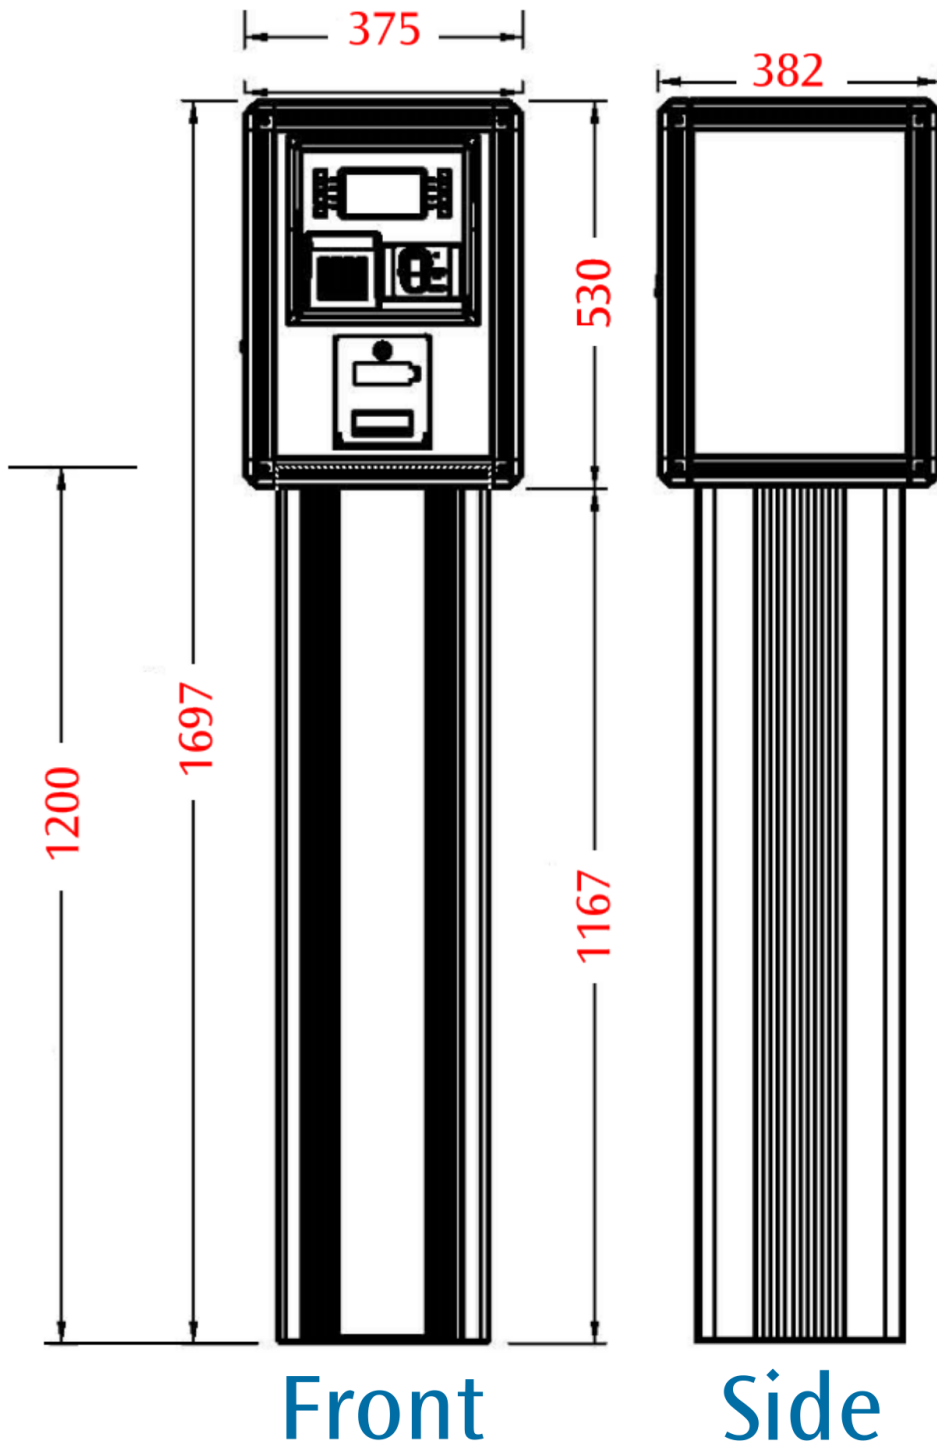

# OVERVIEW

Slim OPT is design for Pay at pump system could provide an easy use and convenient service for customers.

5" 800x480 high resolution sunlight readable TFT-LCD with soft key mount on compact cabinet, side open front door and independent printer door could help the operator change the thermal paper easily; the printer could print dual color when use specified paper.

# DIMENSION